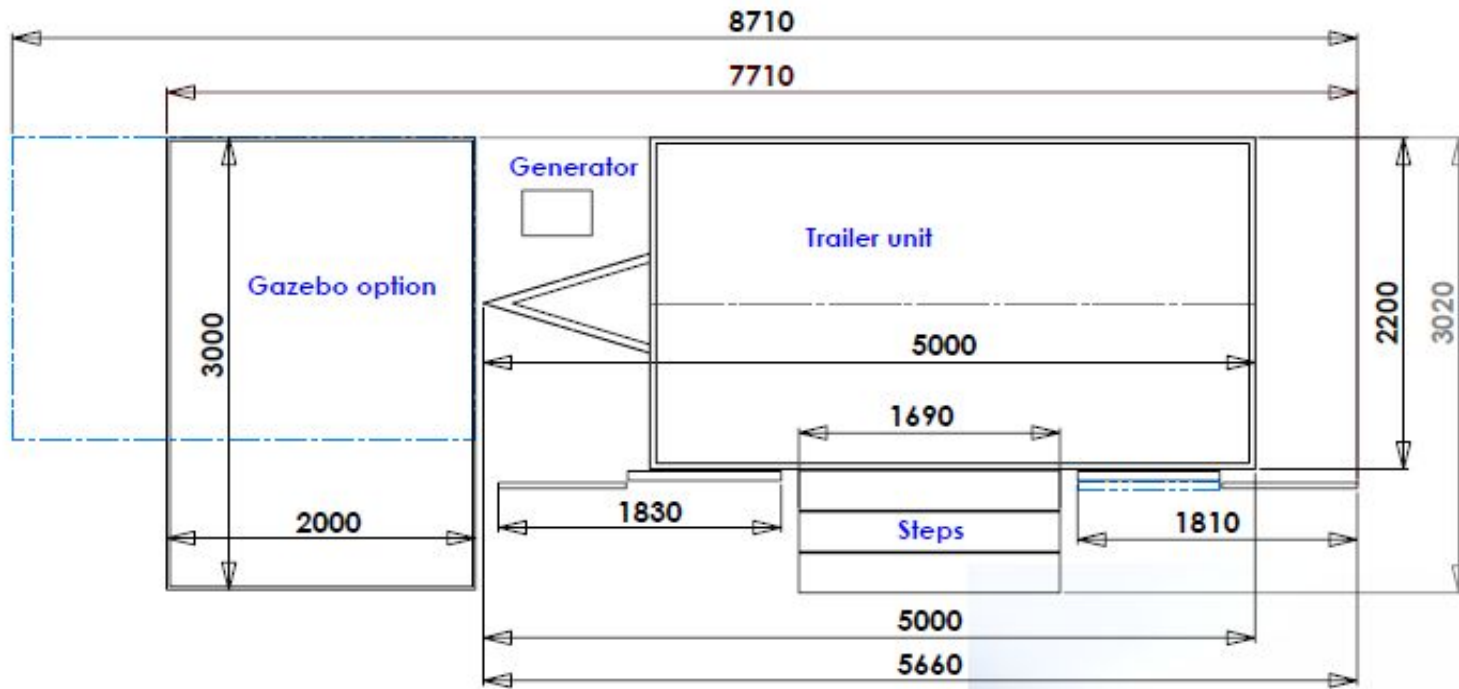

# TRAILER FOOTPRINT

- MINIMUM PLOT SIZE WITH GAZEBO OPTION A 7710 X 3020
- MINIMUM PLOT SIZE WITH GAZEBO OPTION B 8710 X 3020
- MINIMUM PLOT SIZE WITH TRAILER UNIT ONLY 5660 X 3020
- MINIMUM PLOT SIZE WITH TRAILER UNIT ONLY DOORS NOT FULLY OPEN OUT 5500 X 3020